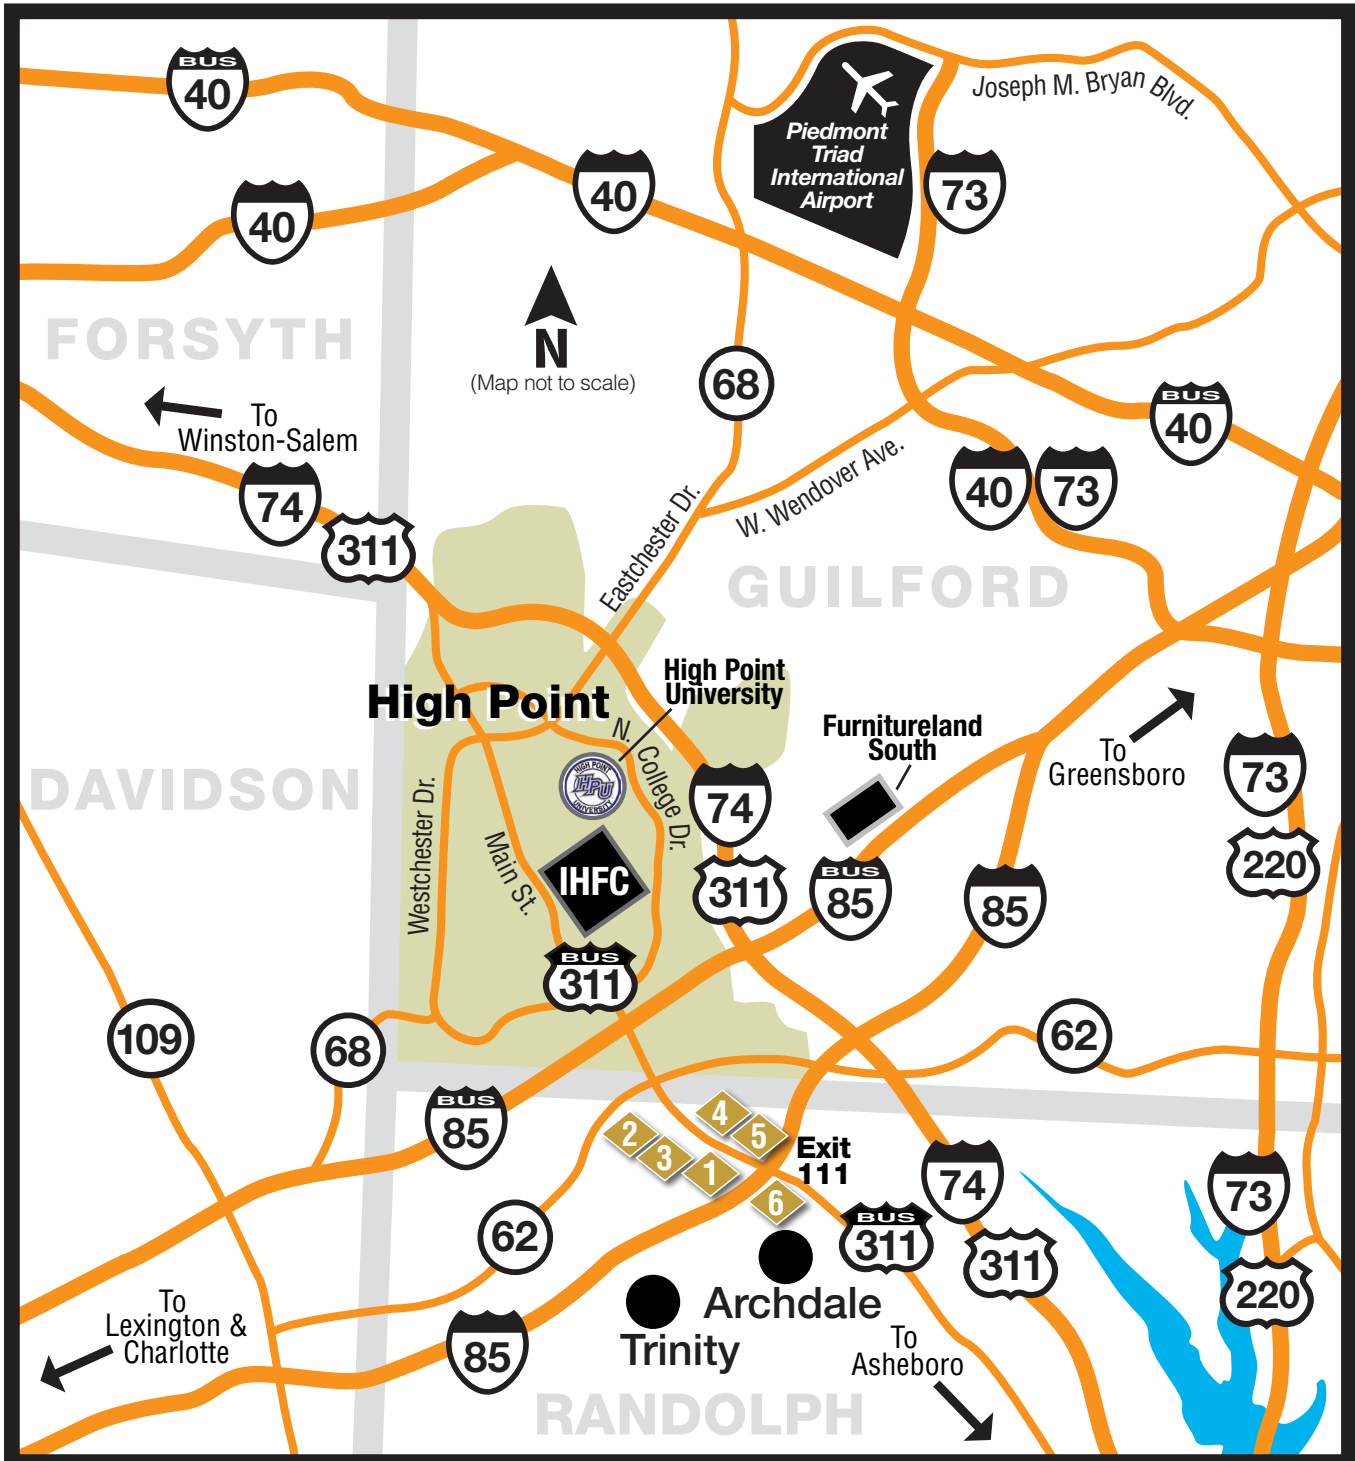

Stay in Archdale

4 Miles to Market

Archdale Hotels

- 1 Comfort Inn
- 2 Country Inn & Suites by Carlson
- 3 Fairfield Inn & Suite by Marriott
- 4 Hampton Inn
- 5 Holiday Inn Express & Suites
- 6 Innkeeper Motor Lodge

IHFC = International Home Furnishings Center

Maps are available at area Archdale Hotels. For additional visitor information please call the Heart of North Carolina Visitors Bureau at 800-626-2672 or go online to HeartofNorthCarolina.com